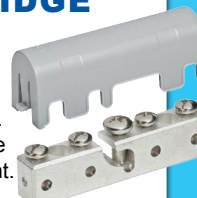

TRACER TOOL

- Accurately and easily trace 2" x 3" metal old work box outlines.
- Saves time and labor.
- Bull's eye accuracy.
- Works vertically and horizontally.
- Durable plastic with rubber backing.

Only \$11.24!

See Page 44

INTERSYSTEM BONDING BRIDGE

- Connects directly to grounding electrode with lay-in style lug.
- Corrosion resistant aluminum.
- Tin-plated for max conductivity.
- Meets 2008 NEC 250.94 single grounding location requirement.

Only \$6.85!

See Page 24

HOLLOW SHANX

- Power Nut Drivers that fits 3/8" SAE nuts, bolts and threaded rod.
- Attach to drill and let the drill do the work!
- Saves time and labor.

Starting At: \$13.95!

See Page 22